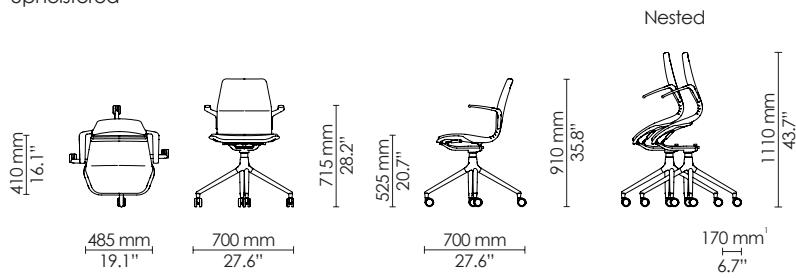

AS100 - Side chair
Upholstered

AS100 - Armchair
Upholstered

¹+1 chair = +170 mm/6.7"

AS400

Ø830 mm / Ø32.7"

Ø830 mm / Ø32.7"

640 x 640 mm / 25.2" x 25.2"

AS500

Ø700 mm / Ø27.6"

600 x 600 mm / 23.6" x 23.6"

AS400
Round concave

Flipped

Flipped & nested

735 mm
29"

1080 mm
42.5"

1080 mm
42.5"

830 mm
32.7"

745 mm
29.3"

160 mm
6.3"

160 mm¹
6.3"

AS400
Round

Flipped

Flipped & nested

735 mm
29"

1140 mm
44.9"

1140 mm
44.9"

830 mm
32.7"

745 mm
29.3"

160 mm
6.3"

160 mm¹
6.3"

AS400
Square

Flipped