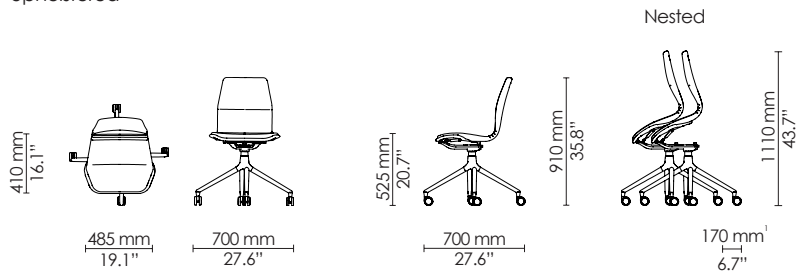

AS100 - Side chair
Upholstered

AS100 - Armchair
Upholstered

¹+1 chair = +170 mm/6.7"

AS400

Ø830 mm / Ø32.7"

Ø830 mm / Ø32.7"

640 x 640 mm / 25.2" x 25.2"

AS500

Ø700 mm / Ø27.6"

600 x 600 mm / 23.6" x 23.6"

AS400
Round concave

Flipped

Flipped & nested

735 mm
29"

1080 mm
42.5"

1080 mm
42.5"

830 mm
32.7"

745 mm
29.3"

160 mm
6.3"

160 mm¹
6.3"

AS400
Round

Flipped

Flipped & nested

735 mm
29"

1140 mm
44.9"

1140 mm
44.9"

830 mm
32.7"

745 mm
29.3"

160 mm
6.3"

160 mm¹
6.3"

AS400
Square

Flipped