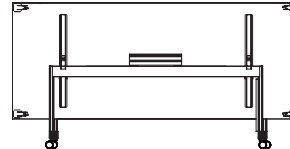

Moveo - Conference - Modular  
T-leg

EU: 1800 x 1000 mm  
\*\*

EU: 1800 x 1200 mm  
\*\*

EU: 2200 x 1000 mm  
US: 88" x 40"

EU: 2200 x 1200 mm  
US: 88" x 48"

\*\*EU standard only

\*Dimensions reflect market standards; not direct conversions from mm

Moveo - Conference - Modular  
T-leg

2200 mm  
\*88"

1000 mm  
\*40"

1960 mm  
77.2"

850 mm  
33.5"

740 mm  
29.1"

Flipped + nested

2240 mm<sup>1</sup>  
\*89.6"<sup>1</sup>

990 mm<sup>2</sup>  
39"<sup>2</sup>

40 mm<sup>1</sup>  
1.6"<sup>1</sup>

1290 mm<sup>2</sup>  
51"<sup>2</sup>

<sup>1</sup> +1 table = +40 mm/1.6"  
<sup>2</sup> +1 table = +140 mm/5.5"

Moveo - Conference - Stand alone  
T-leg

EU: 2000 x 1000 mm  
\*\*

EU: 2000 x 1200 mm  
\*\*

EU: 2400 x 1000 mm  
US: 96" x 42"

EU: 2400 x 1200 mm  
US: 96" x 48"

\*\*EU standard only

\*Dimensions reflect market standards; not direct conversions from mm