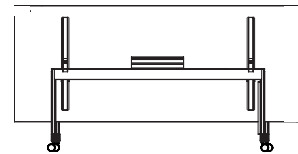

40 mm¹
H
1.6"¹