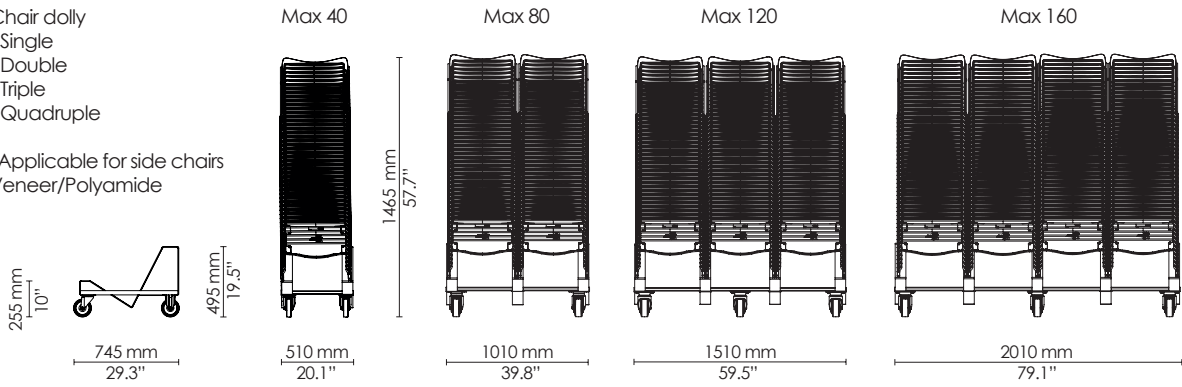

Side chair
Fully upholstered

Armchair
Fully upholstered

Xtra
Fully upholstered

Lounge
Fully upholstered

Wood frame - side chair

Wood frame - side chair
Seat upholstered

Wood frame - side chair
Fully upholstered

Chair dolly
 - Single
 - Double
 - Triple
 - Quadruple

*Applicable for side chairs
 Veneer/Polyamide

*Contact HOWE for information on dollies for other 40/4 chair versions

Side chair - with writing tablet