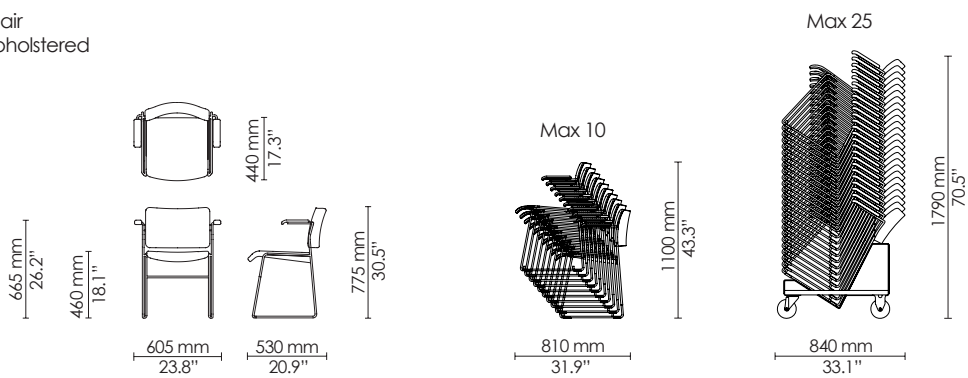

Armchair
Fully upholstered