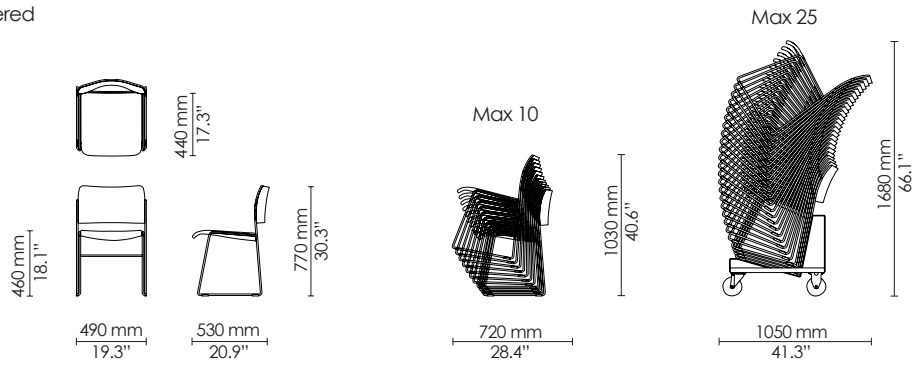

Side chair
Seat upholstered