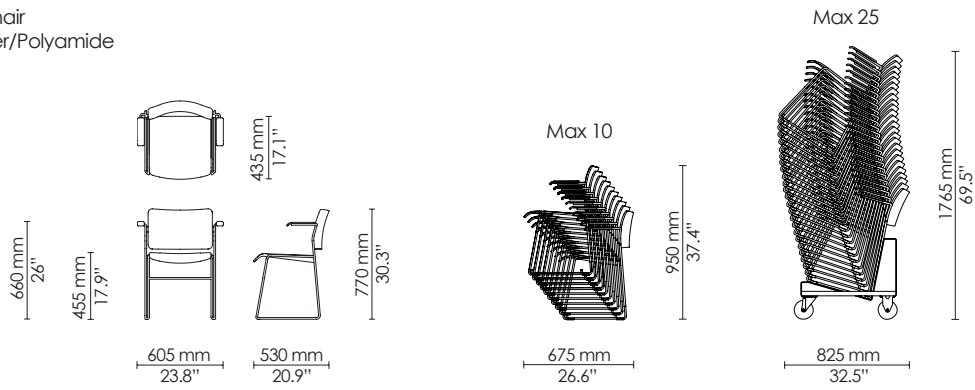

Armchair
Veneer/Polyamide