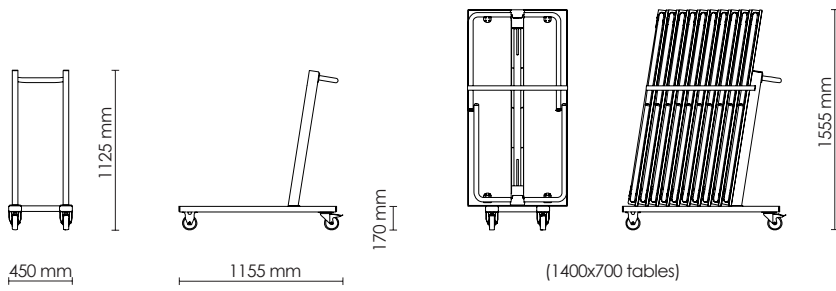

690 mm

730 mm

Folded

72 mm

1800 mm

800 mm

1690 mm

690 mm

730 mm

Folded

72 mm

1800 mm

900 mm

1690 mm

790 mm

730 mm

Folded

72 mm

Transporter

Max 10

US: 48" x 24"

US: 48" x 30"

US: 60" x 24"

US: 60" x 30"

US: 72" x 24"

US: 72" x 30"

US: 72" x 36"

US: Ø48"

Folded

Folded

Folded

Folded