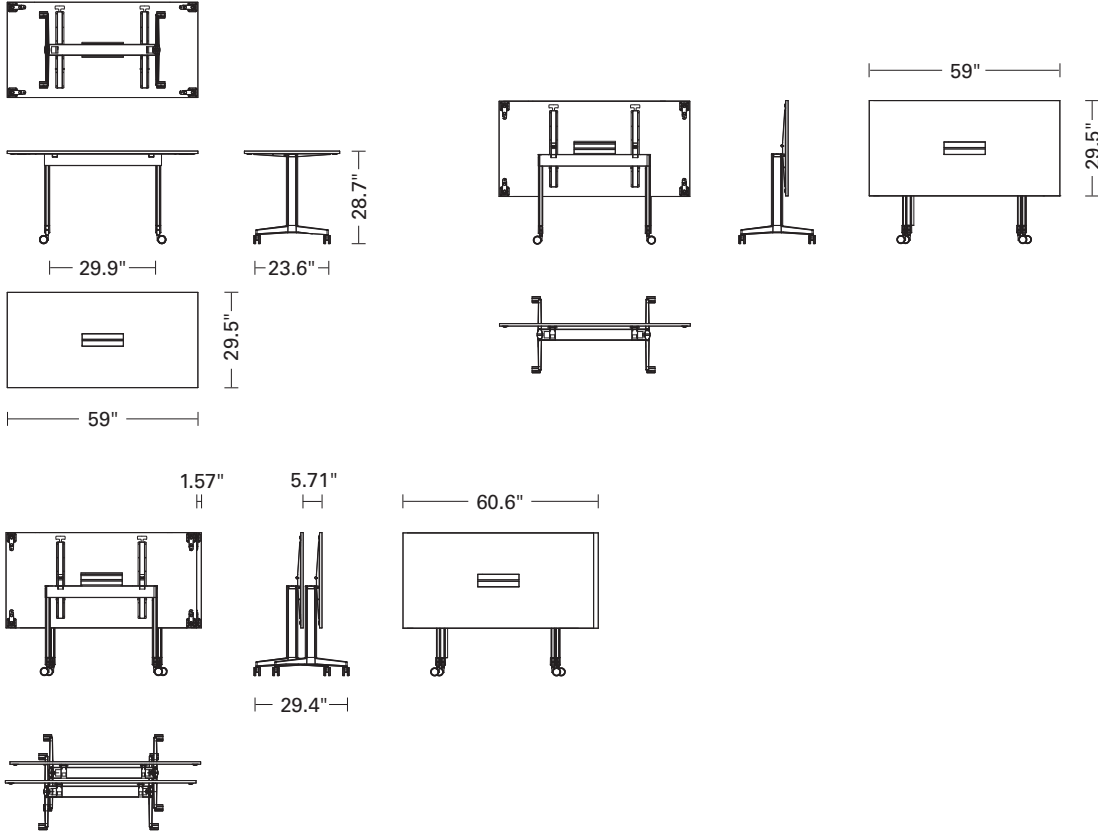

MEETING (flip top & fix version)

T-LEG

55.1"x 27.6" 59" x 29.5" 63" x 31.5" 70.9" x 35.4" (only flip version)

59" x 29.5" 63" x 31.5" 59" x 29.5" 63" x 31.5"

MEETING

T-LEG

Legs inset

TRAINING (flip top & fix version)

C-LEG

7.2" x 23.6" 55.1" x 27.6" 59" x 23.6" 59" x 29.5" 70.9" x 23.6"

7.2" x 23.6" 55.1" x 27.6" 59" x 29.5"

TRAINING

C-LEG

CONFERENCE

T-LEG

Stand alone

Modular

Stand alone

CONFERENCE

T-LEG

Stand alone

CONFERENCE

T-LEG

Modular