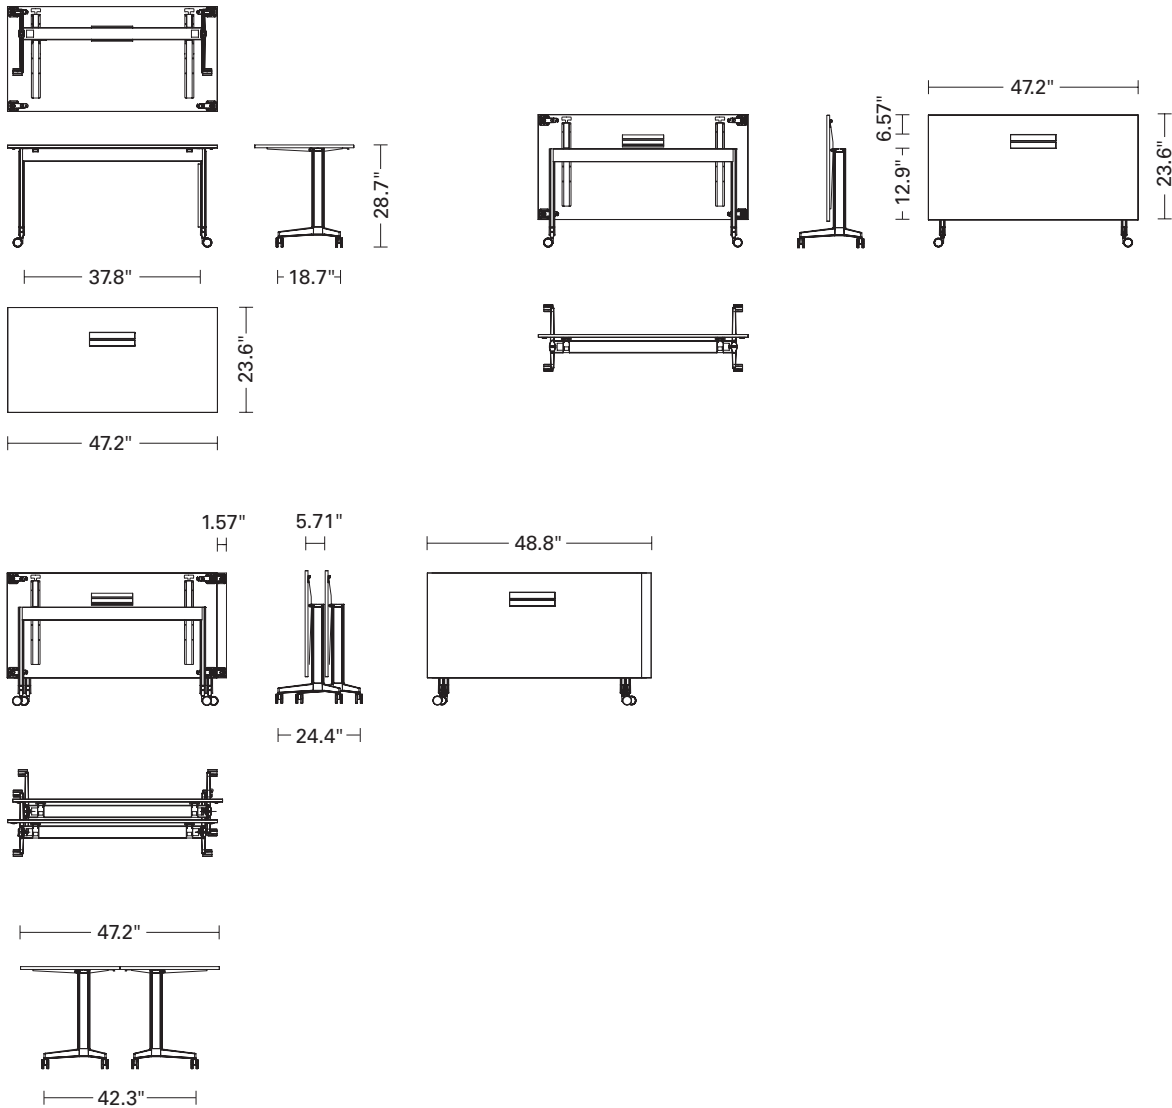

MEETING (flip top & fix version)

T-LEG

55.1"x 27.6" 59" x 29.5" 63" x 31.5" 70.9" x 35.4" (only flip version)

59" x 29.5" 63" x 31.5" 59" x 29.5" 63" x 31.5"

MEETING

T-LEG

Legs inset

TRAINING (flip top & fix version)

C-LEG

7.2" x 23.6" 55.1" x 27.6" 59" x 23.6" 59" x 29.5" 70.9" x 23.6"

7.2" x 23.6" 55.1" x 27.6" 59" x 29.5"

TRAINING

C-LEG

CONFERENCE

T-LEG

Stand alone

Modular

Stand alone

CONFERENCE

T-LEG

Stand alone

CONFERENCE

T-LEG

Modular