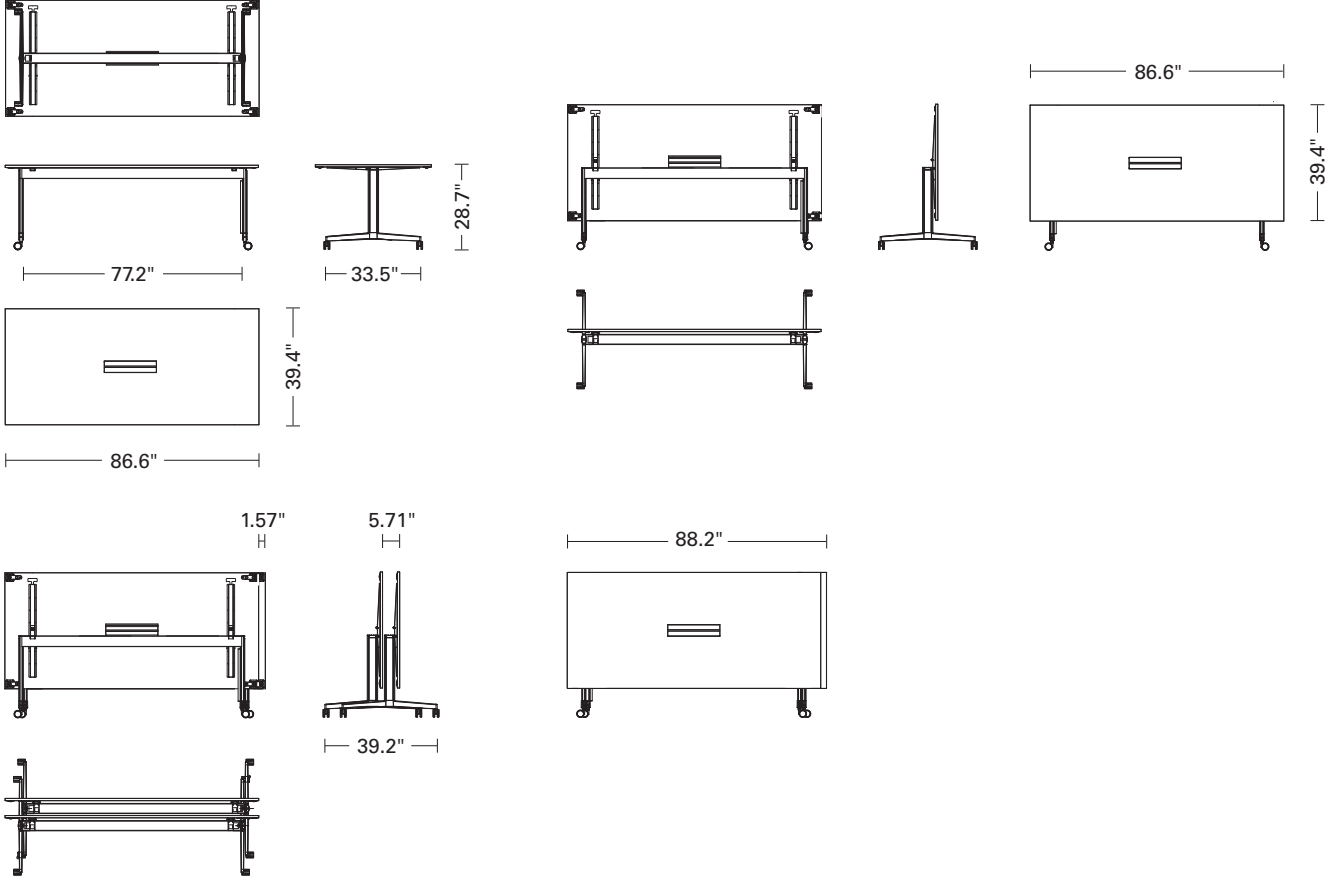

C-LEG

7.2" x 23.6" 55.1" x 27.6" 59" x 23.6" 59" x 29.5" 70.9" x 23.6"

7.2" x 23.6" 55.1" x 27.6" 59" x 29.5"

TRAINING

C-LEG

CONFERENCE

T-LEG

Stand alone

Modular

Stand alone

CONFERENCE

T-LEG

Stand alone

CONFERENCE

T-LEG

Modular