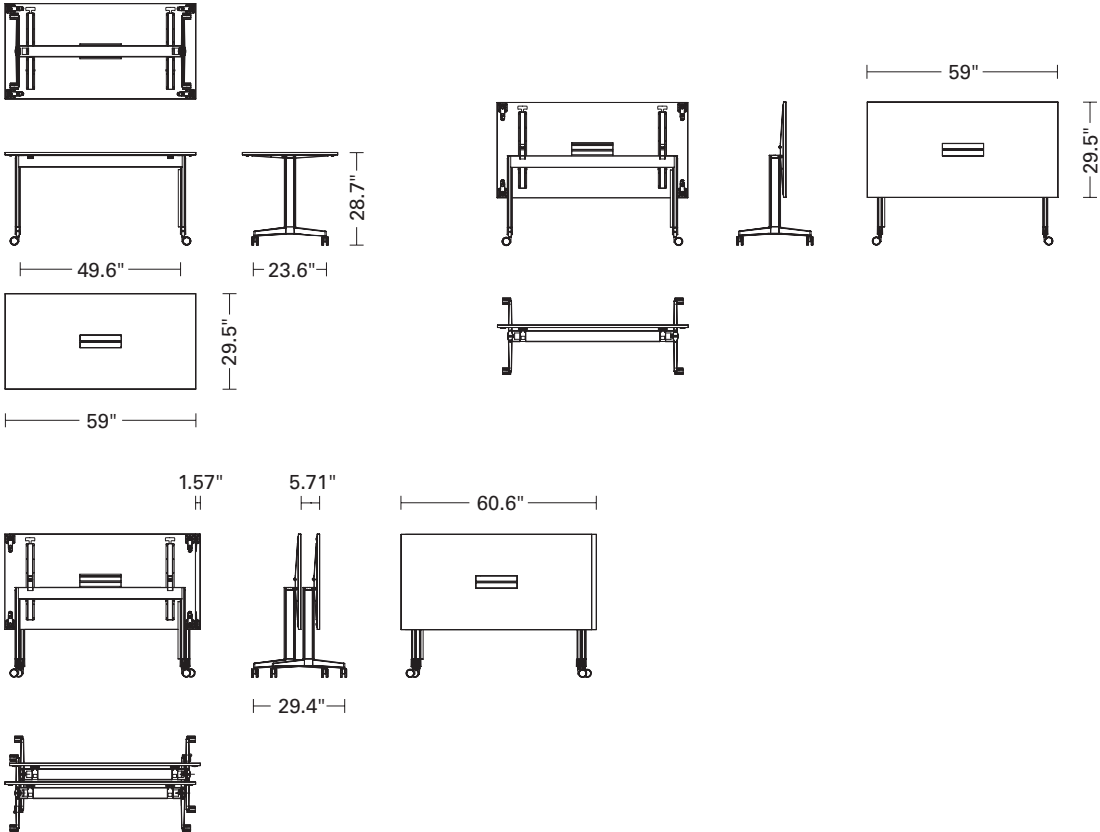

MEETING (flip top & fix version)

T-LEG

55.1"x 27.6" 59" x 29.5" 63" x 31.5" 70.9" x 35.4" (only flip version)

59" x 29.5" 63" x 31.5" 59" x 29.5" 63" x 31.5"

MEETING

T-LEG

Legs inset

TRAINING (flip top & fix version)

C-LEG

7.2" x 23.6" 55.1" x 27.6" 59" x 23.6" 59" x 29.5" 70.9" x 23.6"

7.2" x 23.6" 55.1" x 27.6" 59" x 29.5"

TRAINING

C-LEG

CONFERENCE

T-LEG

Stand alone

Modular

Stand alone

CONFERENCE

T-LEG

Stand alone

CONFERENCE

T-LEG

Modular