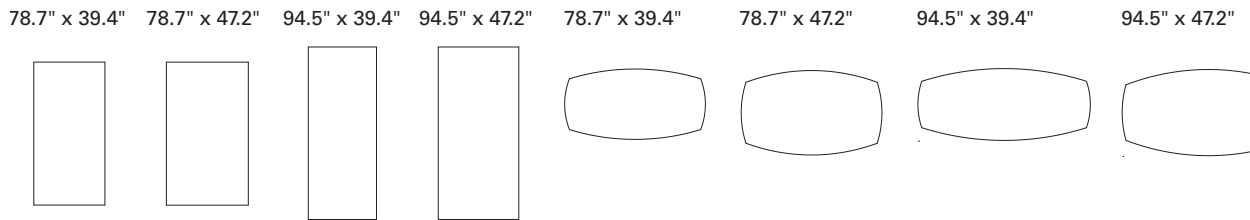

MEETING (flip top & fix version)

T-LEG

55.1"x 27.6" 59" x 29.5" 63" x 31.5" 70.9" x 35.4" (only flip version)

59" x 29.5" 63" x 31.5" 59" x 29.5" 63" x 31.5"

MEETING

T-LEG

Legs inset

TRAINING (flip top & fix version)

C-LEG

7.2" x 23.6" 55.1" x 27.6" 59" x 23.6" 59" x 29.5" 70.9" x 23.6"

7.2" x 23.6" 55.1" x 27.6" 59" x 29.5"

TRAINING

C-LEG

CONFERENCE

T-LEG

Stand alone