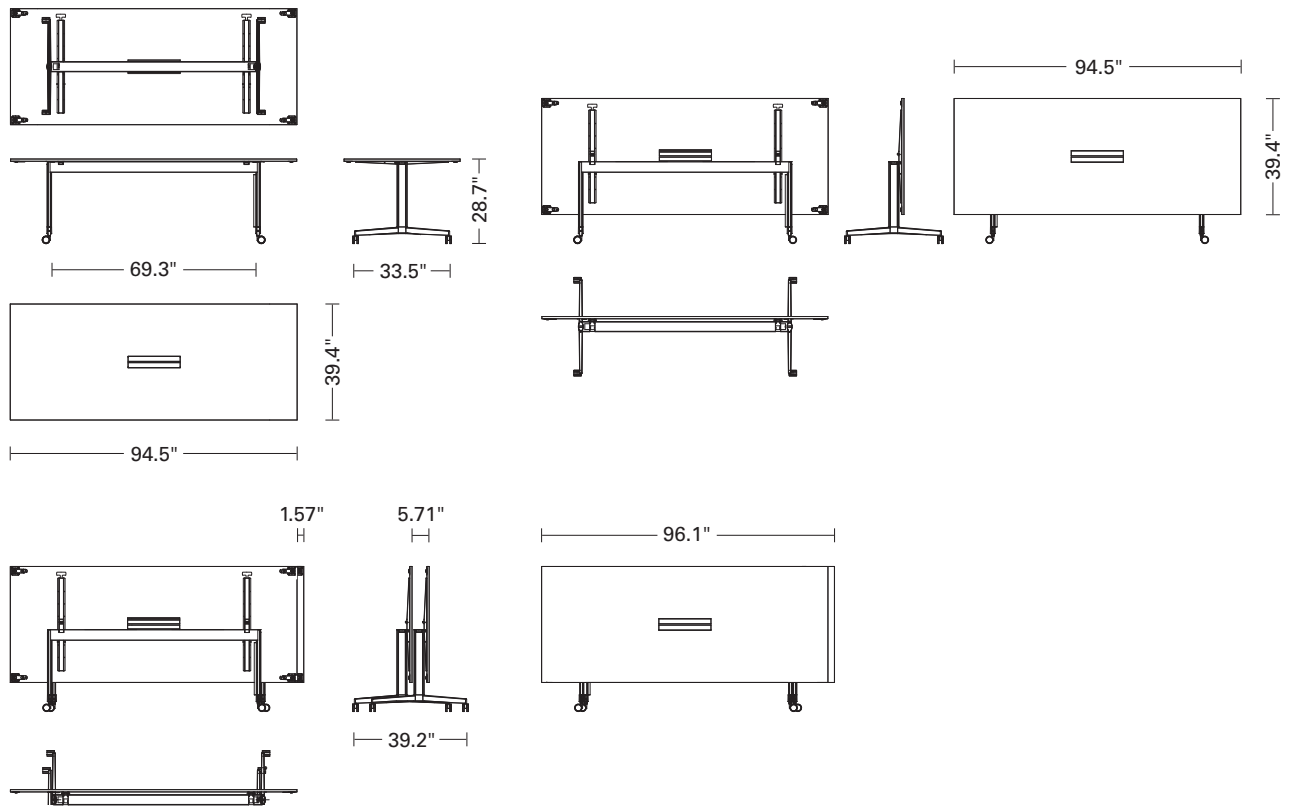

MEETING (flip top & fix version)

T-LEG

55.1"x 27.6" 59" x 29.5" 63" x 31.5" 70.9" x 35.4" (only flip version)

59" x 29.5" 63" x 31.5" 59" x 29.5" 63" x 31.5"

MEETING

T-LEG

Legs inset

TRAINING (flip top & fix version)

C-LEG

7.2" x 23.6" 55.1" x 27.6" 59" x 23.6" 59" x 29.5" 70.9" x 23.6"

7.2" x 23.6" 55.1" x 27.6" 59" x 29.5"

TRAINING

C-LEG

CONFERENCE

T-LEG

Stand alone

Modular

Stand alone

CONFERENCE

T-LEG

Stand alone

CONFERENCE

T-LEG

Modular