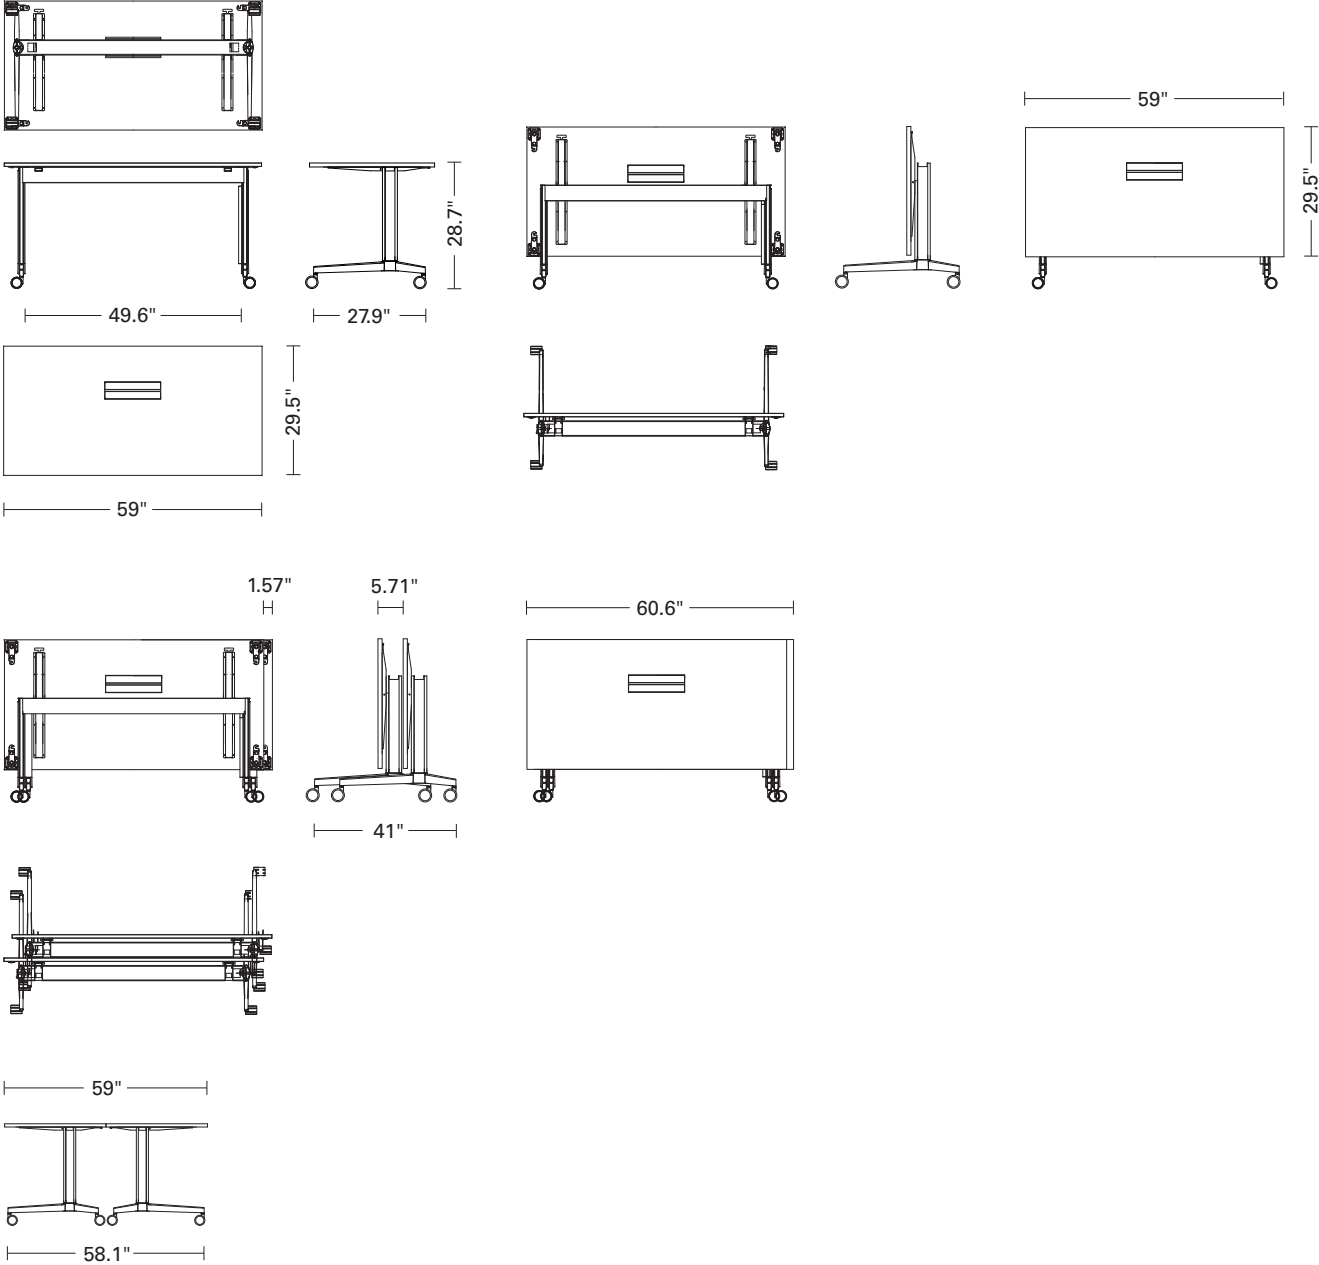

MEETING (flip top & fix version)

T-LEG

55.1"x 27.6" 59" x 29.5" 63" x 31.5" 70.9" x 35.4" (only flip version)

59" x 29.5" 63" x 31.5" 59" x 29.5" 63" x 31.5"

MEETING

T-LEG

Legs inset

TRAINING (flip top & fix version)

C-LEG

7.2" x 23.6" 55.1" x 27.6" 59" x 23.6" 59" x 29.5" 70.9" x 23.6"

7.2" x 23.6" 55.1" x 27.6" 59" x 29.5"

TRAINING

C-LEG

CONFERENCE

T-LEG

Stand alone

Modular

Stand alone

CONFERENCE

T-LEG

Stand alone

CONFERENCE

T-LEG

Modular