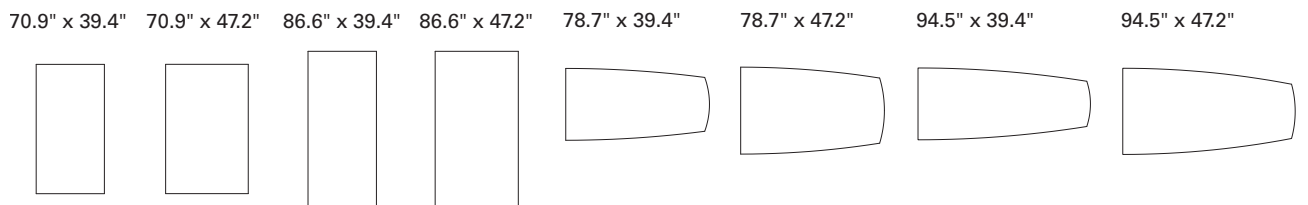

CONFERENCE

T-LEG

Stand alone

Modular

Stand alone