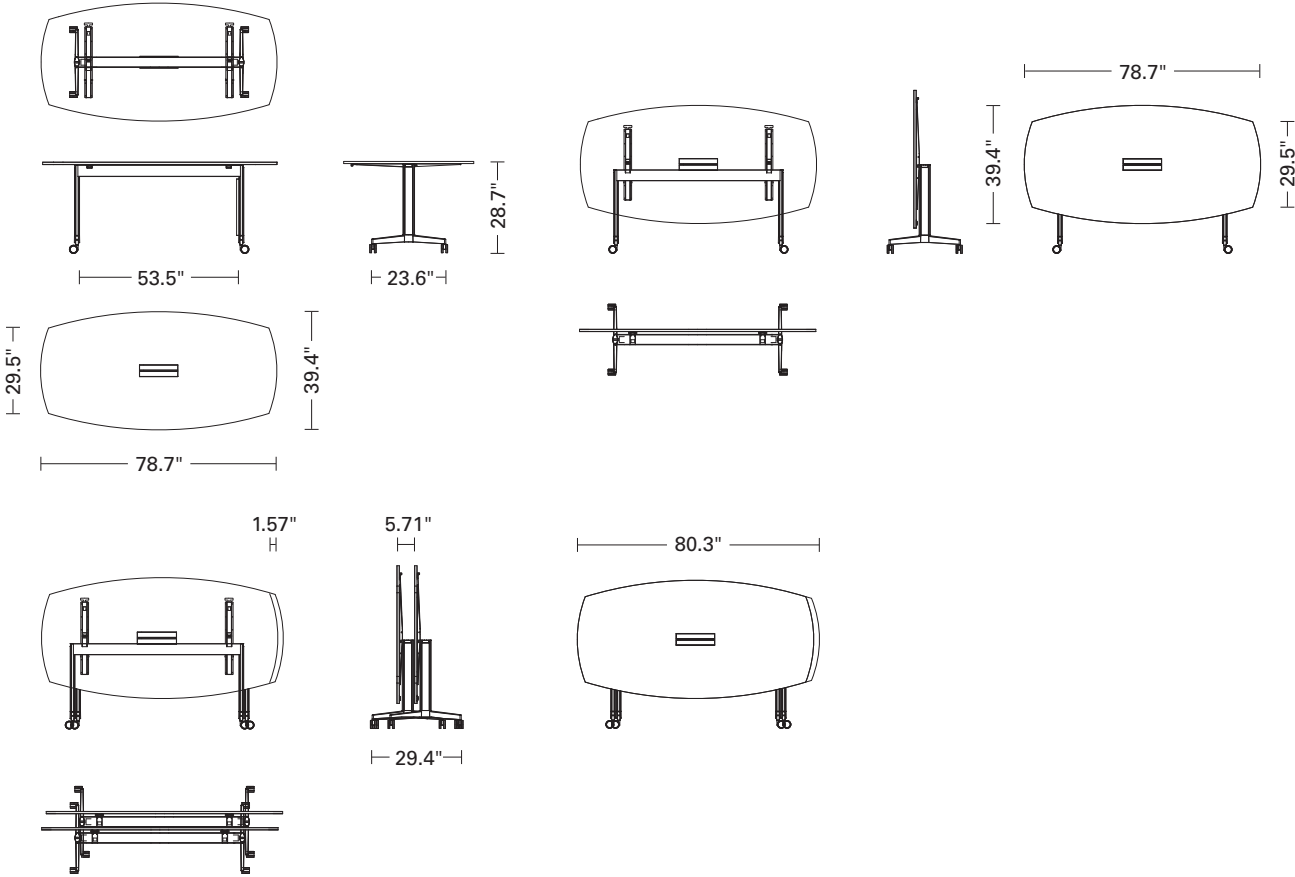

MEETING (flip top & fix version)

T-LEG

55.1"x 27.6" 59" x 29.5" 63" x 31.5" 70.9" x 35.4" (only flip version)

59" x 29.5" 63" x 31.5" 59" x 29.5" 63" x 31.5"

MEETING

T-LEG

Legs inset

TRAINING (flip top & fix version)

C-LEG

7.2" x 23.6" 55.1" x 27.6" 59" x 23.6" 59" x 29.5" 70.9" x 23.6"

7.2" x 23.6" 55.1" x 27.6" 59" x 29.5"

TRAINING

C-LEG

CONFERENCE

T-LEG

Stand alone

Modular

Stand alone

CONFERENCE

T-LEG

Stand alone

CONFERENCE

T-LEG

Modular