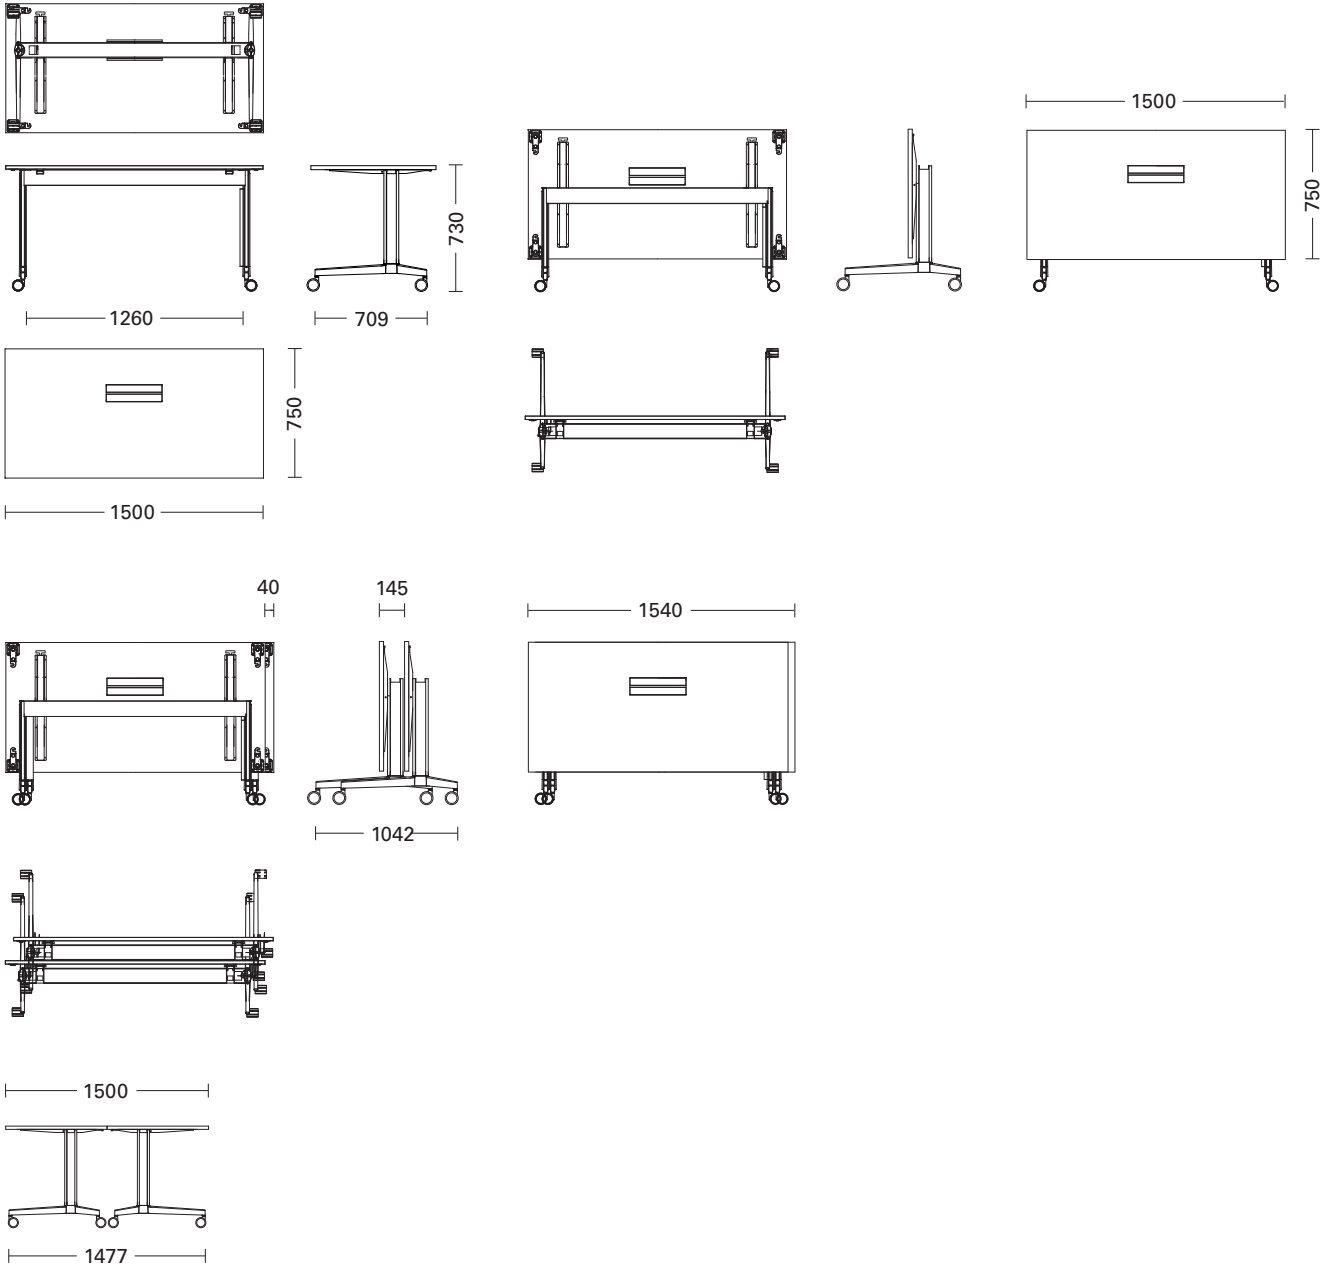

MEETING (flip top & fix version)

T-LEG

1400x700 1500x750 1600x800 1800x900 (only flip version)

1500x750 1600x800 1500x750 1600x800

Standard

MEETING

T-LEG

Legs inset

TRAINING (flip top & fix version)

C-LEG

1200x600 1400x700 1500x600 1500x750 1800x600

1200x600 1400x700 1500x750

TRAINING

C-LEG

CONFERENCE

T-LEG

Stand alone

Modular

Stand alone

CONFERENCE

T-LEG

Stand alone

CONFERENCE

T-LEG