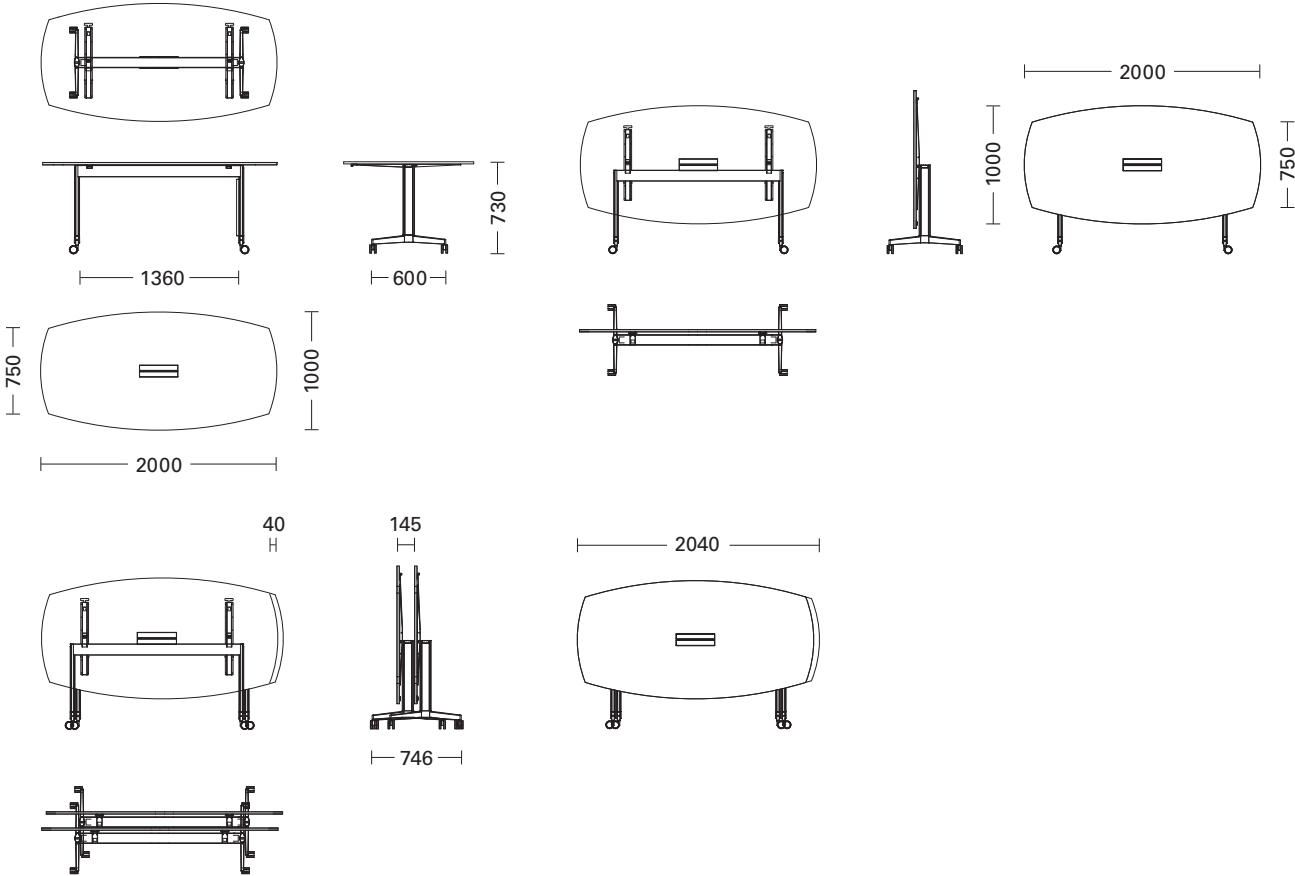

MEETING (flip top & fix version)

T-LEG

1400x700 1500x750 1600x800 1800x900 (only flip version)

1500x750 1600x800 1500x750 1600x800

Standard

MEETING

T-LEG

Legs inset

TRAINING (flip top & fix version)

C-LEG

1200x600 1400x700 1500x600 1500x750 1800x600

1200x600 1400x700 1500x750

TRAINING

C-LEG

CONFERENCE

T-LEG

Stand alone

Modular

Stand alone

CONFERENCE

T-LEG

Stand alone

CONFERENCE

T-LEG