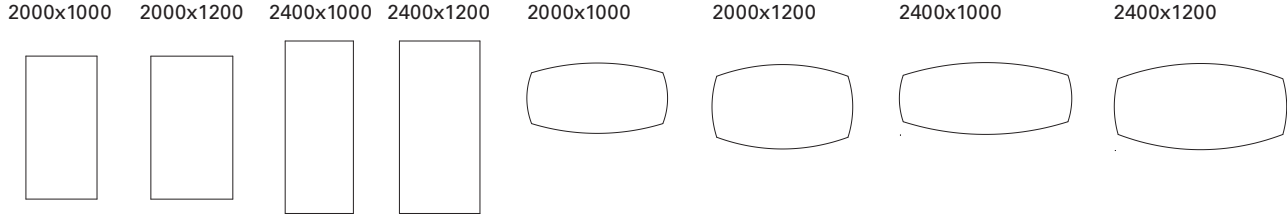

CONFERENCE

T-LEG

Stand alone