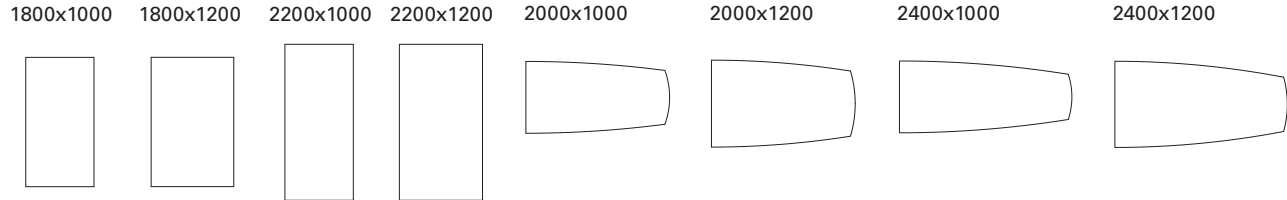

CONFERENCE

T-LEG

Stand alone

Modular

Stand alone