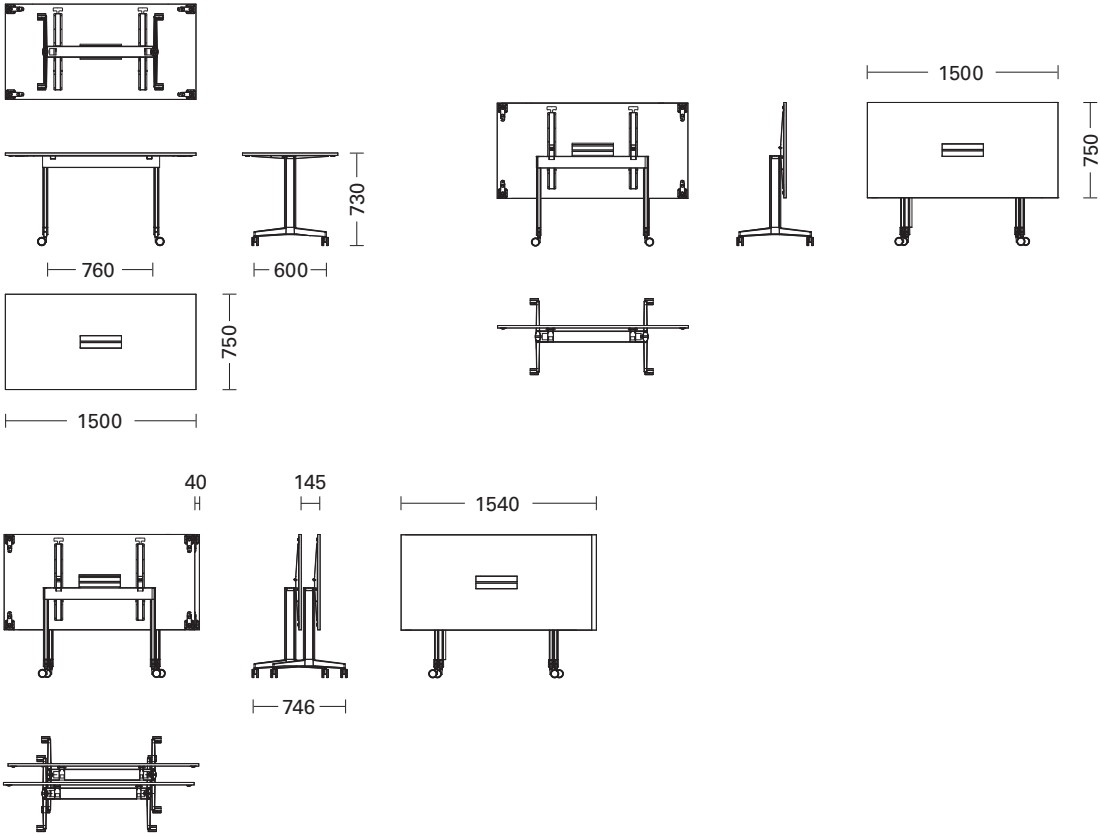

MEETING (flip top & fix version)

T-LEG

1400x700 1500x750 1600x800 1800x900 (only flip version)

1500x750 1600x800 1500x750 1600x800

Standard

MEETING

T-LEG

Legs inset

TRAINING (flip top & fix version)

C-LEG

1200x600 1400x700 1500x600 1500x750 1800x600

1200x600 1400x700 1500x750

TRAINING

C-LEG

CONFERENCE

T-LEG

Stand alone

Modular

Stand alone

CONFERENCE

T-LEG

Stand alone

CONFERENCE

T-LEG