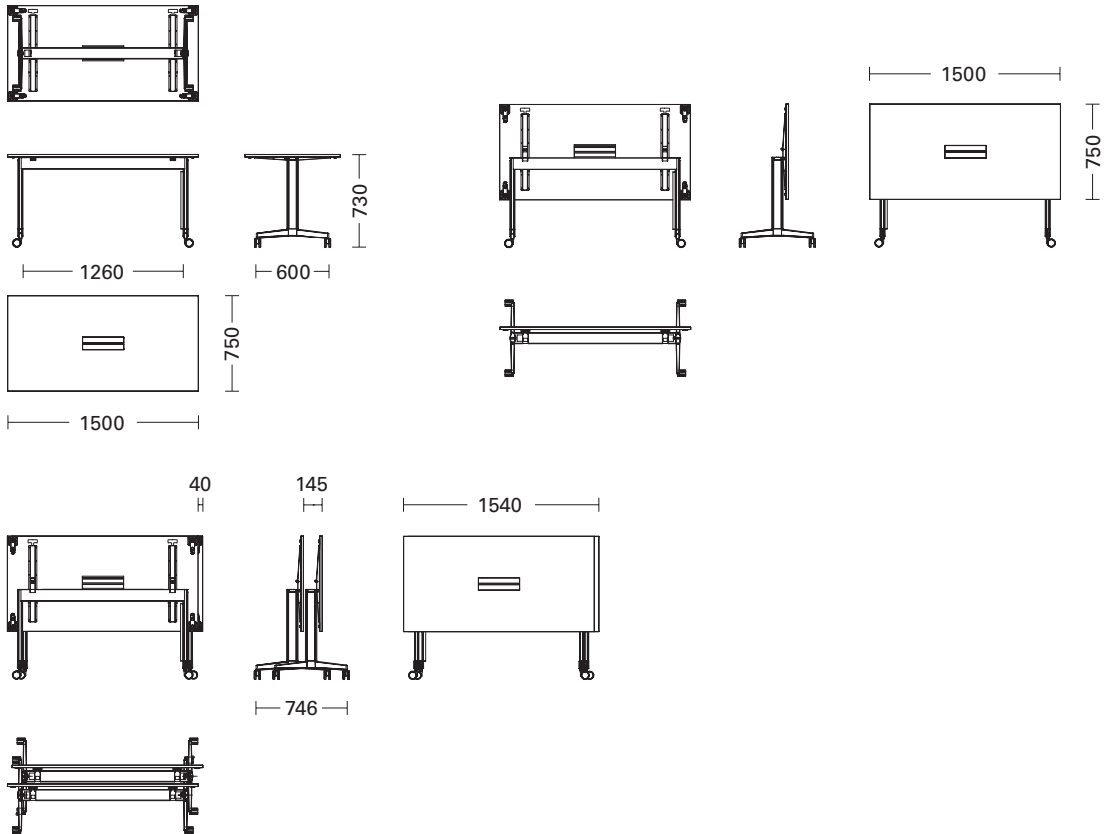

MEETING (flip top & fix version)

T-LEG

1400x700 1500x750 1600x800 1800x900 (only flip version)

1500x750 1600x800 1500x750 1600x800

Standard

MEETING

T-LEG

Legs inset

TRAINING (flip top & fix version)

C-LEG

1200x600 1400x700 1500x600 1500x750 1800x600

1200x600 1400x700 1500x750

TRAINING

C-LEG

CONFERENCE

T-LEG

Stand alone

Modular

Stand alone

CONFERENCE

T-LEG

Stand alone

CONFERENCE

T-LEG