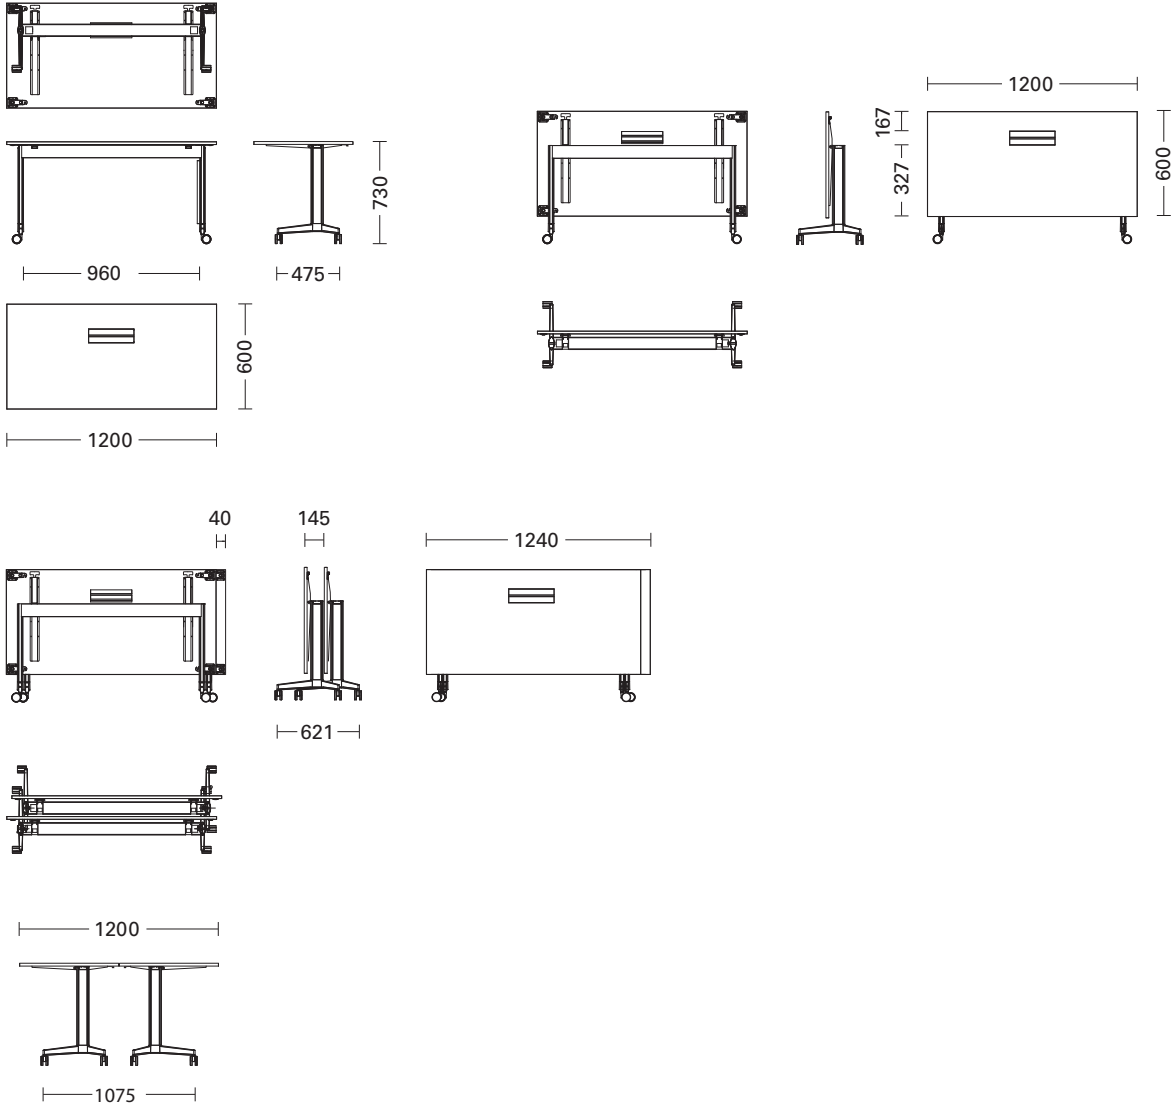

MEETING (flip top & fix version)

T-LEG

1400x700 1500x750 1600x800 1800x900 (only flip version)

1500x750 1600x800 1500x750 1600x800

Standard

MEETING

T-LEG

Legs inset

TRAINING (flip top & fix version)

C-LEG

1200x600 1400x700 1500x600 1500x750 1800x600

1200x600 1400x700 1500x750

TRAINING

C-LEG

CONFERENCE

T-LEG

Stand alone

Modular

Stand alone

CONFERENCE

T-LEG

Stand alone

CONFERENCE

T-LEG

Modular

CONFERENCE

T-LEG

Modular