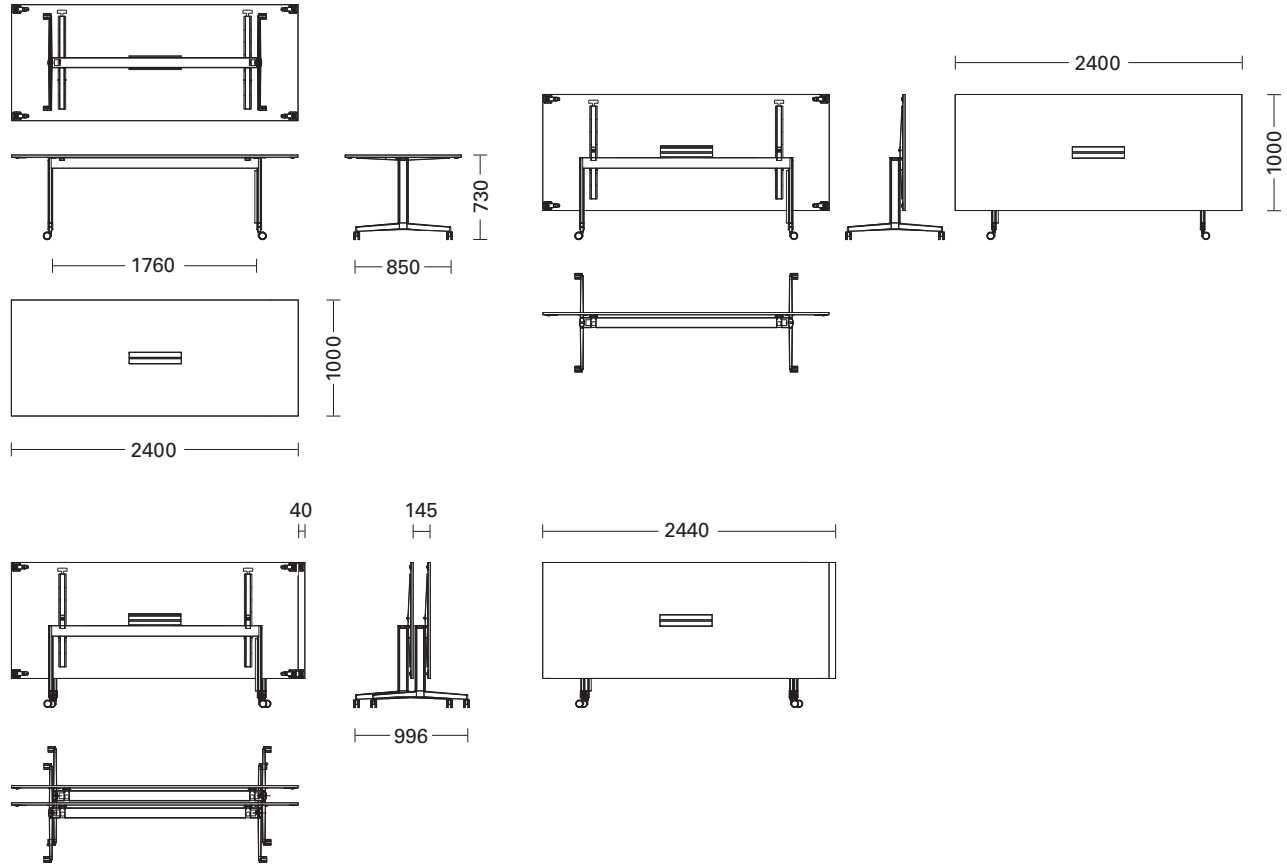

MEETING (flip top & fix version)

T-LEG

1400x700 1500x750 1600x800 1800x900 (only flip version)

1500x750 1600x800 1500x750 1600x800

Standard

MEETING

T-LEG

Legs inset

TRAINING (flip top & fix version)

C-LEG

1200x600 1400x700 1500x600 1500x750 1800x600

1200x600 1400x700 1500x750

TRAINING

C-LEG

CONFERENCE

T-LEG

Stand alone

Modular

Stand alone

CONFERENCE

T-LEG

Stand alone

CONFERENCE

T-LEG