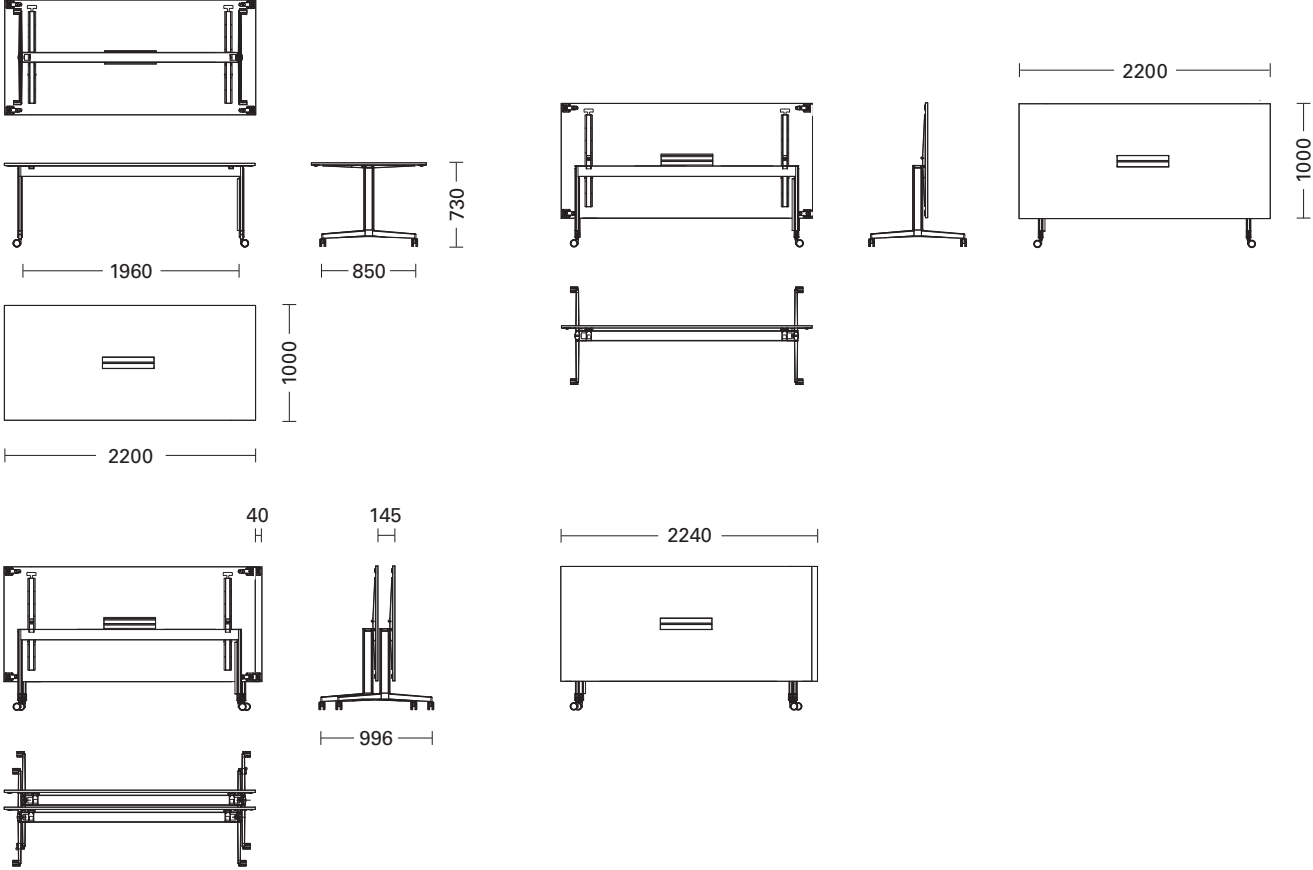

CONFERENCE

T-LEG

Modular