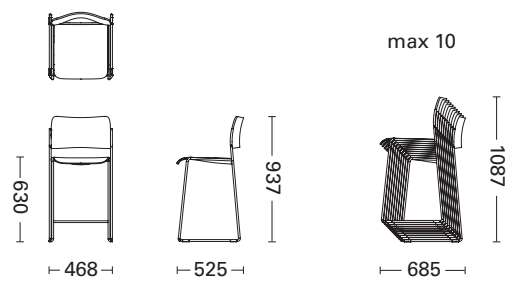

Arm-chairs
Upholstery
Thin cushioning

max 10

max 25

Side chairs
Upholstery
Thick cushioning

max 10

max 25

Arm-chairs
Upholstery
Thick cushioning

max 10

max 25

Lounge
Veneers/Stains

Lounge
Upholstery
Thick cushioning

Barstool
Veneers/Stains/Plastic

Barstool
Veneers/Stains/Plastic
Counter height

Swivel side chair
Veneers/Stains/Plastic

Swivel armchair
Veneers/Stains/Plastic