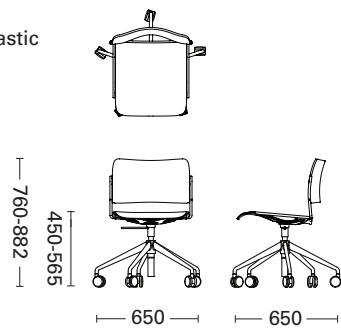

Arm-chairs
Upholstery
Thin cushioning

max 10

max 25

Side chairs
Upholstery
Thick cushioning

max 10

max 25

Arm-chairs
Upholstery
Thick cushioning

max 10

max 25

Lounge
Veneers/Stains

Lounge
Upholstery
Thick cushioning

Barstool
Veneers/Stains/Plastic

Barstool
Veneers/Stains/Plastic
Counter height

Swivel side chair
Veneers/Stains/Plastic

Swivel armchair
Veneers/Stains/Plastic