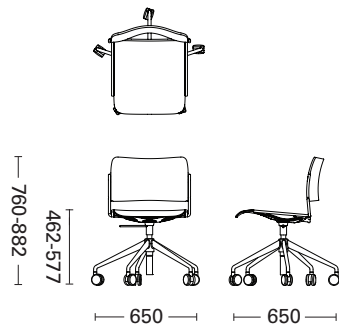

Swivel side chair
Upholstery
Thick cushioning