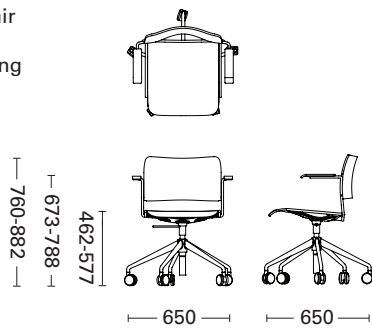

Swivel armchair
Upholstery
Thick cushioning