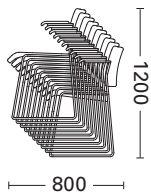

Side chairs
Veneers/Stains/Plastic

max 20

max 40

Arm-chairs
Veneers/Stains/Plastic

max 10

Side chairs
Upholstery
Thin cushioning

max 15

max 35

Arm-chairs
Upholstery
Thin cushioning

max 10

max 25

Side chairs
Upholstery
Thick cushioning

max 10

max 25

Arm-chairs
Upholstery
Thick cushioning

max 10

max 25

Lounge
Veneers/Stains

Lounge
Upholstery
Thick cushioning

Barstool
Veneers/Stains/Plastic

Barstool
Veneers/Stains/Plastic
Counter height

Swivel side chair
Veneers/Stains/Plastic

Swivel armchair
Veneers/Stains/Plastic