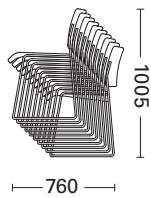

Side chairs
Veneers/Stains/Plastic

max 20

max 40

Arm-chairs
Veneers/Stains/Plastic

max 10

Side chairs
Upholstery
Thin cushioning

max 15

max 35

Arm-chairs
Upholstery
Thin cushioning

max 10

max 25

Side chairs
Upholstery
Thick cushioning

max 10

max 25

Arm-chairs
Upholstery
Thick cushioning

max 10

max 25

Lounge
Veneers/Stains

Lounge
Upholstery
Thick cushioning

Barstool
Veneers/Stains/Plastic

Barstool
Veneers/Stains/Plastic
Counter height

Swivel side chair
Veneers/Stains/Plastic

Swivel armchair
Veneers/Stains/Plastic