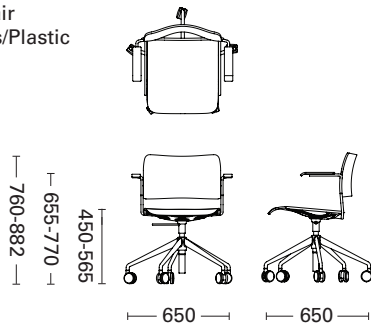

Arm-chairs
Upholstery
Thin cushioning

max 10

max 25

Side chairs
Upholstery
Thick cushioning

max 10

max 25

Arm-chairs
Upholstery
Thick cushioning

max 10

max 25

Lounge
Veneers/Stains

Lounge
Upholstery
Thick cushioning

Barstool
Veneers/Stains/Plastic

Barstool
Veneers/Stains/Plastic
Counter height

Swivel side chair
Veneers/Stains/Plastic

Swivel armchair
Veneers/Stains/Plastic