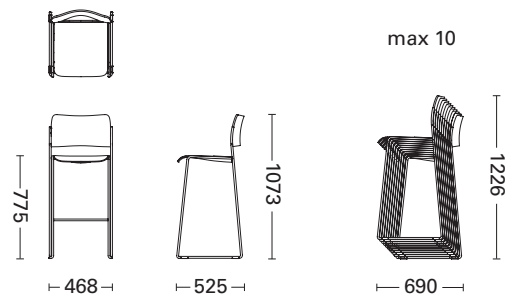

Arm-chairs
Upholstery
Thin cushioning

max 10

max 25

Side chairs
Upholstery
Thick cushioning

max 10

max 25

Arm-chairs
Upholstery
Thick cushioning

max 10

max 25

Lounge
Veneers/Stains

Lounge
Upholstery
Thick cushioning

Barstool
Veneers/Stains/Plastic

Barstool
Veneers/Stains/Plastic
Counter height

Swivel side chair
Veneers/Stains/Plastic

Swivel armchair
Veneers/Stains/Plastic