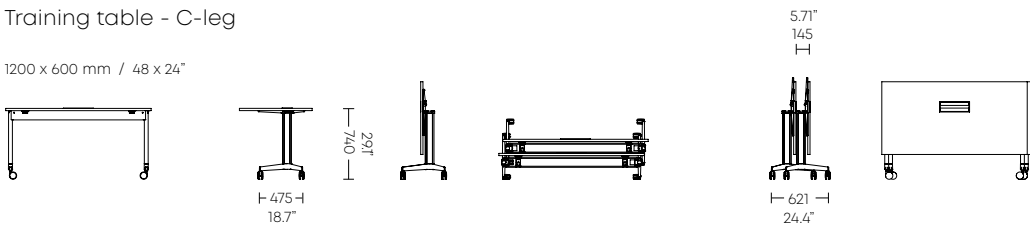

Moveo
Justus Kolberg & Erik Simonsen

Meeting

Training

Conference

Moveo

Veneer / laminate / linoleum / melamine

Meeting table - T-leg

1500 x 750 mm / 60 x 30"

Training table - C-leg

1200 x 600 mm / 48 x 24"

Conference table - T-leg

2200 x 1000 mm / 88 x 40"

"C" leg

"T" leg

✓ Moveo tables + 40/4 chairs
CEIIA
Maia, Portugal

HOWE