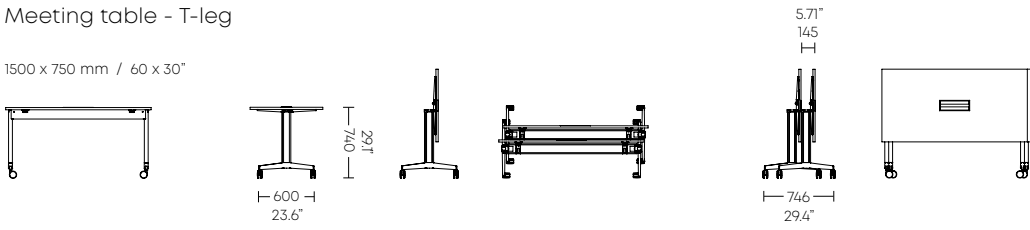

Moveo
Justus Kolberg & Erik Simonsen

Meeting

Training

Conference

Moveo

Veneer / laminate / linoleum / melamine

Meeting table - T-leg

1500 x 750 mm / 60 x 30"

Training table - C-leg

1200 x 600 mm / 48 x 24"

Conference table - T-leg

2200 x 1000 mm / 88 x 40"

"C" leg

"T" leg

✓ Moveo tables + 40/4 chairs
CEIIA
Maia, Portugal

HOWE