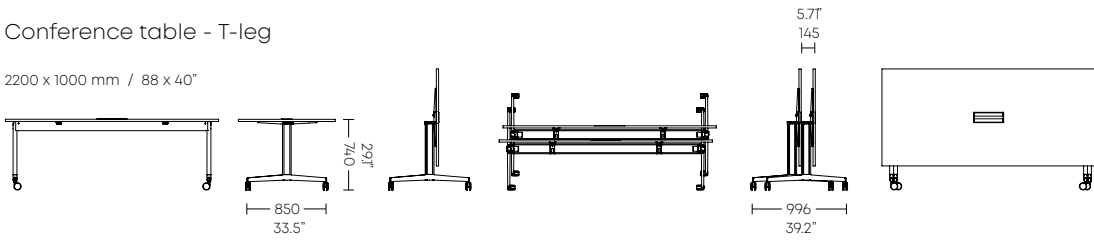

Moveo
Justus Kolberg & Erik Simonsen

Meeting

Training

Conference

Moveo

Veneer / laminate / linoleum / melamine

Meeting table - T-leg

1500 x 750 mm / 60 x 30"

Training table - C-leg

1200 x 600 mm / 48 x 24"

Conference table - T-leg

2200 x 1000 mm / 88 x 40"

"C" leg

"T" leg

✓ Moveo tables + 40/4 chairs
CEIIA
Maia, Portugal

HOWE