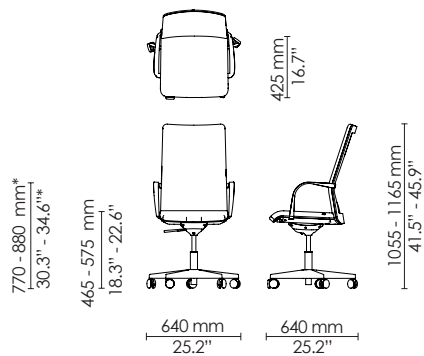

Cantilever - side chair
Normal back

Cantilever - armchair
Normal back

Cantilever - side chair
High back

Cantilever - armchair
High back

*Veneer armrest +4 mm/ 0.16" ; Upholstered armrest +6 mm/ 0.24"

X-base - side chair
Normal back

X-base - armchair
Normal back

X-base - side chair
High back

X-base - armchair
High back

*Veneer armrest +4 mm/ 0.16" ; Upholstered armrest +6 mm/ 0.24"

5-star - side chair
Normal back

5-star - armchair
Normal back

5-star - side chair
High back

5-star - armchair
High back

*Veneer armrest +4 mm/ 0.16" ; Upholstered armrest +6 mm/ 0.24"