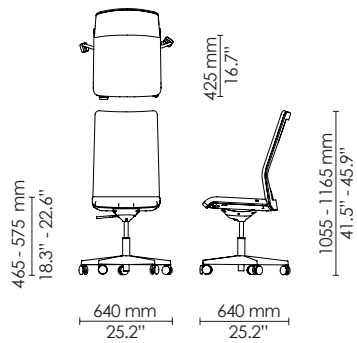

Cantilever - side chair
Normal back

Cantilever - armchair
Normal back

Cantilever - side chair
High back

Cantilever - armchair
High back

*Veneer armrest +4 mm/ 0.16" ; Upholstered armrest +6 mm/ 0.24"

X-base - side chair
Normal back

X-base - armchair
Normal back

X-base - side chair
High back

X-base - armchair
High back

*Veneer armrest +4 mm/ 0.16" ; Upholstered armrest +6 mm/ 0.24"

5-star - side chair
Normal back

5-star - armchair
Normal back

5-star - side chair
High back

5-star - armchair
High back

*Veneer armrest +4 mm/ 0.16" ; Upholstered armrest +6 mm/ 0.24"