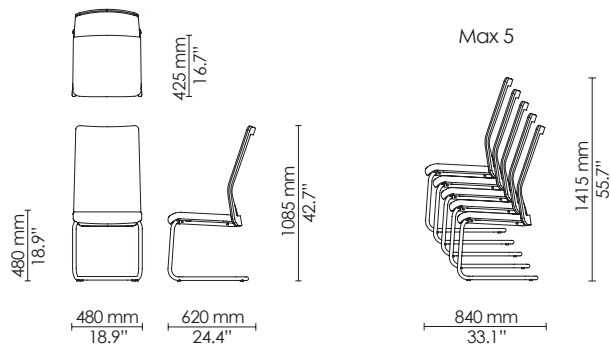

Cantilever - side chair
Normal back

Cantilever - armchair
Normal back

Cantilever - side chair
High back

Cantilever - armchair
High back

*Veneer armrest +4 mm/ 0.16" ; Upholstered armrest +6 mm/ 0.24"

X-base - side chair
Normal back

X-base - armchair
Normal back

X-base - side chair
High back

X-base - armchair
High back

*Veneer armrest +4 mm/ 0.16" ; Upholstered armrest +6 mm/ 0.24"

5-star - side chair
Normal back

5-star - armchair
Normal back

5-star - side chair
High back

5-star - armchair
High back

*Veneer armrest +4 mm/ 0.16" ; Upholstered armrest +6 mm/ 0.24"