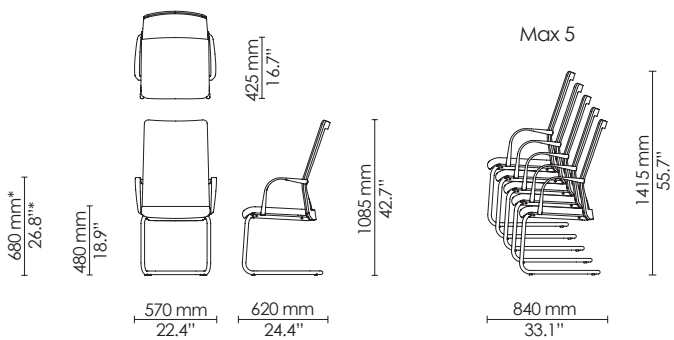

Cantilever - side chair
Normal back

Cantilever - armchair
Normal back

Cantilever - side chair
High back

Cantilever - armchair
High back

*Veneer armrest +4 mm/ 0.16" ; Upholstered armrest +6 mm/ 0.24"

X-base - side chair
Normal back

X-base - armchair
Normal back

X-base - side chair
High back

X-base - armchair
High back

*Veneer armrest +4 mm/ 0.16" ; Upholstered armrest +6 mm/ 0.24"

5-star - side chair
Normal back

5-star - armchair
Normal back

5-star - side chair
High back

5-star - armchair
High back

*Veneer armrest +4 mm/ 0.16" ; Upholstered armrest +6 mm/ 0.24"