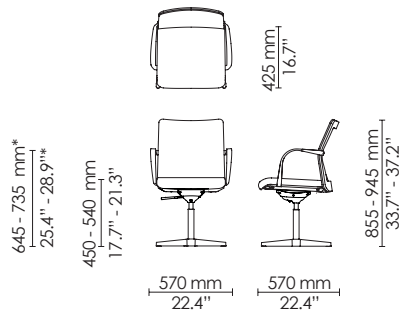

Cantilever - side chair
Normal back

Cantilever - armchair
Normal back

Cantilever - side chair
High back

Cantilever - armchair
High back

*Veneer armrest +4 mm/ 0.16" ; Upholstered armrest +6 mm/ 0.24"

X-base - side chair
Normal back

X-base - armchair
Normal back

X-base - side chair
High back

X-base - armchair
High back

*Veneer armrest +4 mm/ 0.16" ; Upholstered armrest +6 mm/ 0.24"

5-star - side chair
Normal back

5-star - armchair
Normal back

5-star - side chair
High back

5-star - armchair
High back

*Veneer armrest +4 mm/ 0.16" ; Upholstered armrest +6 mm/ 0.24"