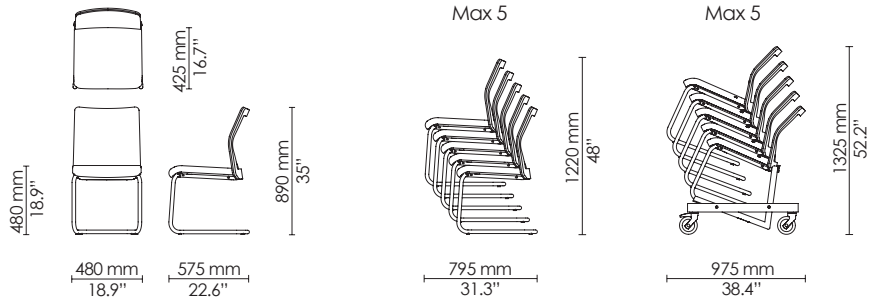

Cantilever - side chair
Normal back

Cantilever - armchair
Normal back

Cantilever - side chair
High back

Cantilever - armchair
High back

*Veneer armrest +4 mm/ 0.16" ; Upholstered armrest +6 mm/ 0.24"

X-base - side chair
Normal back

X-base - armchair
Normal back

X-base - side chair
High back

X-base - armchair
High back

*Veneer armrest +4 mm/ 0.16" ; Upholstered armrest +6 mm/ 0.24"

5-star - side chair
Normal back

5-star - armchair
Normal back

5-star - side chair
High back

5-star - armchair
High back

*Veneer armrest +4 mm/ 0.16" ; Upholstered armrest +6 mm/ 0.24"