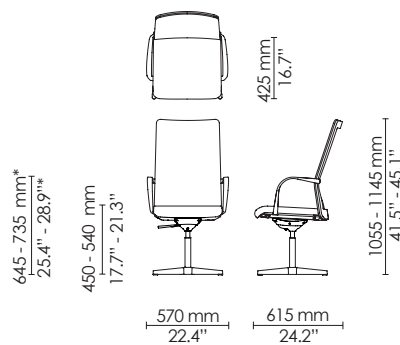

Cantilever - side chair
Normal back

Cantilever - armchair
Normal back

Cantilever - side chair
High back

Cantilever - armchair
High back

*Veneer armrest +4 mm/ 0.16" ; Upholstered armrest +6 mm/ 0.24"

X-base - side chair
Normal back

X-base - armchair
Normal back

X-base - side chair
High back

X-base - armchair
High back

*Veneer armrest +4 mm/ 0.16" ; Upholstered armrest +6 mm/ 0.24"

5-star - side chair
Normal back

5-star - armchair
Normal back

5-star - side chair
High back

5-star - armchair
High back

*Veneer armrest +4 mm/ 0.16" ; Upholstered armrest +6 mm/ 0.24"