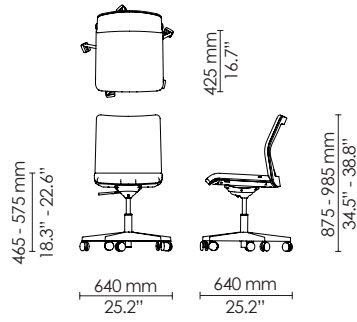

Cantilever - side chair
Normal back

Cantilever - armchair
Normal back

Cantilever - side chair
High back

Cantilever - armchair
High back

*Veneer armrest +4 mm/ 0.16" ; Upholstered armrest +6 mm/ 0.24"

X-base - side chair
Normal back

X-base - armchair
Normal back

X-base - side chair
High back

X-base - armchair
High back

*Veneer armrest +4 mm/ 0.16" ; Upholstered armrest +6 mm/ 0.24"

5-star - side chair
Normal back

5-star - armchair
Normal back

5-star - side chair
High back

5-star - armchair
High back

*Veneer armrest +4 mm/ 0.16" ; Upholstered armrest +6 mm/ 0.24"