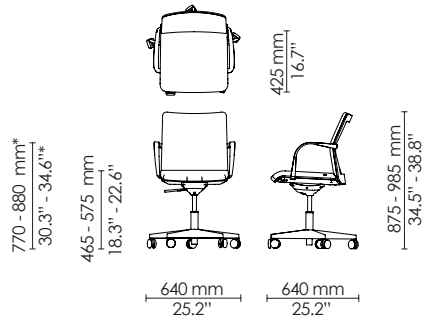

Cantilever - side chair
Normal back

Cantilever - armchair
Normal back

Cantilever - side chair
High back

Cantilever - armchair
High back

*Veneer armrest +4 mm/ 0.16" ; Upholstered armrest +6 mm/ 0.24"

X-base - side chair
Normal back

X-base - armchair
Normal back

X-base - side chair
High back

X-base - armchair
High back

*Veneer armrest +4 mm/ 0.16" ; Upholstered armrest +6 mm/ 0.24"

5-star - side chair
Normal back

5-star - armchair
Normal back

5-star - side chair
High back

5-star - armchair
High back

*Veneer armrest +4 mm/ 0.16" ; Upholstered armrest +6 mm/ 0.24"