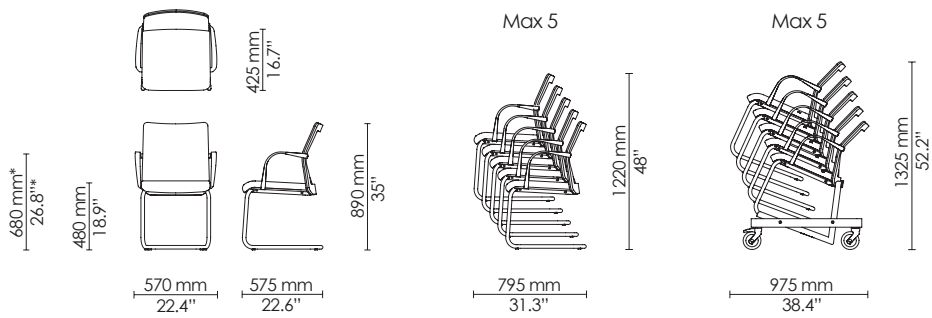

Cantilever - side chair
Normal back

Cantilever - armchair
Normal back

Cantilever - side chair
High back

Cantilever - armchair
High back

*Veneer armrest +4 mm/ 0.16" ; Upholstered armrest +6 mm/ 0.24"

X-base - side chair
Normal back

X-base - armchair
Normal back

X-base - side chair
High back

X-base - armchair
High back

*Veneer armrest +4 mm/ 0.16" ; Upholstered armrest +6 mm/ 0.24"

5-star - side chair
Normal back

5-star - armchair
Normal back

5-star - side chair
High back

5-star - armchair
High back

*Veneer armrest +4 mm/ 0.16" ; Upholstered armrest +6 mm/ 0.24"