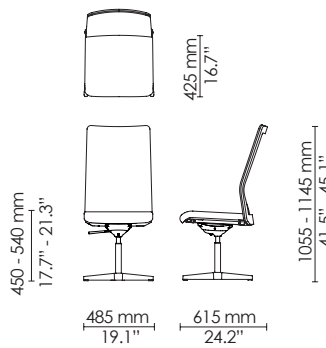

Cantilever - side chair
Normal back

Cantilever - armchair
Normal back

Cantilever - side chair
High back

Cantilever - armchair
High back

*Veneer armrest +4 mm/ 0.16" ; Upholstered armrest +6 mm/ 0.24"

X-base - side chair
Normal back

X-base - armchair
Normal back

X-base - side chair
High back

X-base - armchair
High back

*Veneer armrest +4 mm/ 0.16" ; Upholstered armrest +6 mm/ 0.24"

5-star - side chair
Normal back

5-star - armchair
Normal back

5-star - side chair
High back

5-star - armchair
High back

*Veneer armrest +4 mm/ 0.16" ; Upholstered armrest +6 mm/ 0.24"