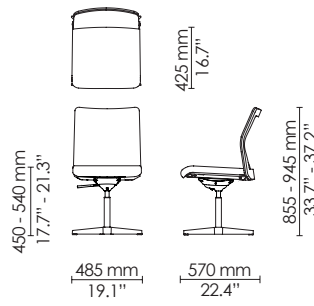

Cantilever - side chair
Normal back

Cantilever - armchair
Normal back

Cantilever - side chair
High back

Cantilever - armchair
High back

*Veneer armrest +4 mm/ 0.16" ; Upholstered armrest +6 mm/ 0.24"

X-base - side chair
Normal back

X-base - armchair
Normal back

X-base - side chair
High back

X-base - armchair
High back

*Veneer armrest +4 mm/ 0.16" ; Upholstered armrest +6 mm/ 0.24"

5-star - side chair
Normal back

5-star - armchair
Normal back

5-star - side chair
High back

5-star - armchair
High back

*Veneer armrest +4 mm/ 0.16" ; Upholstered armrest +6 mm/ 0.24"